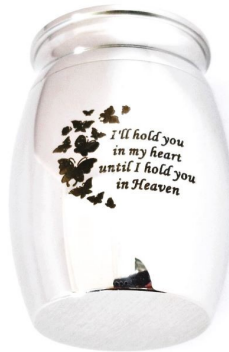

ENGRAVING:
I'll hold you in my heart
until I hold you in Heaven
Urn-SS-Heart Heaven